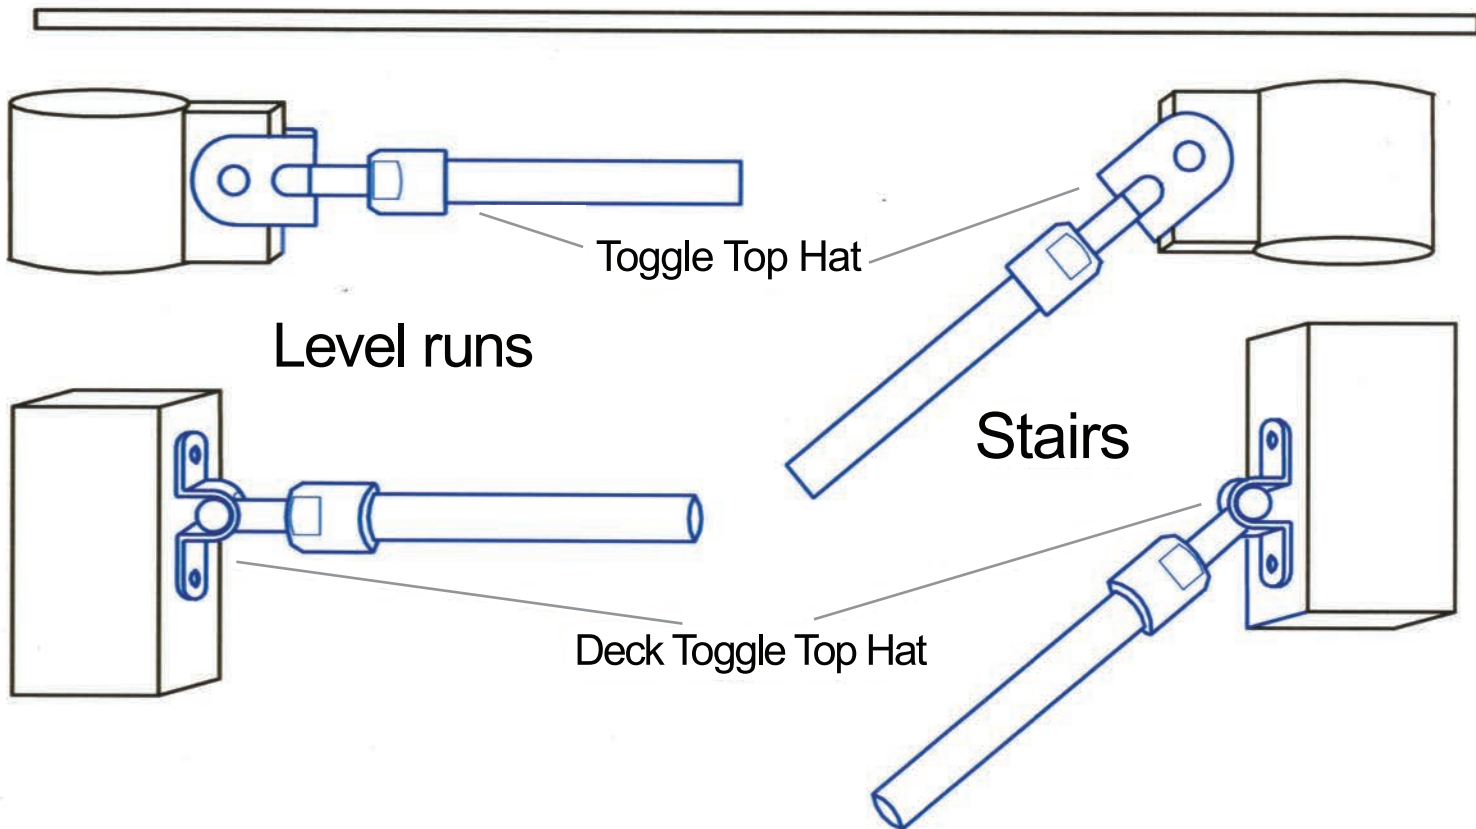

# TOGGLE, DECK TOGGLE™ TOP HAT CABLE SYSTEM

Patent # Des. 423.913

web [www.prescable.com](http://www.prescable.com)

No bulky turnbuckle! No ugly threads exposed!  
Easy to install, no threads to cut off!

Complete assembly, wire swaged on

Standard wire size, 1/8" - 3/16"  
1/4" Coming soon

Special order sizes available